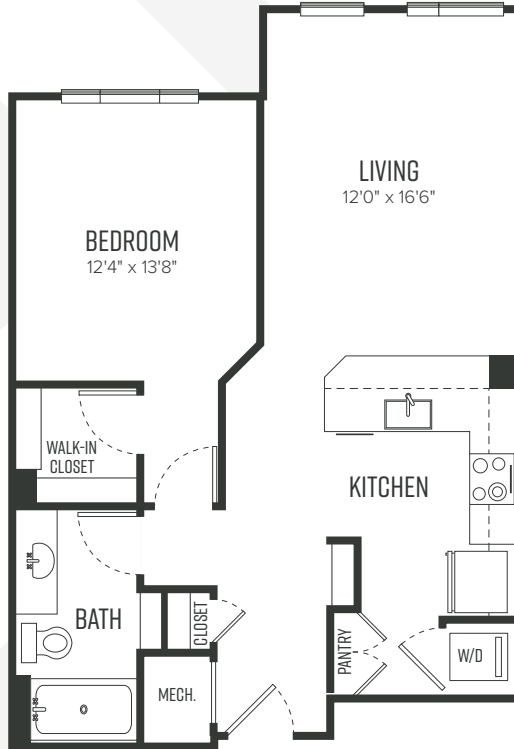

AI-2

1 BEDROOM / 1 BATHROOM
778 SQUARE FEET

STATION

ON SILVER

2340 CARTA WAY
HERNDON, VA 20171

703.793.1683
STATIONONSILVER.COM