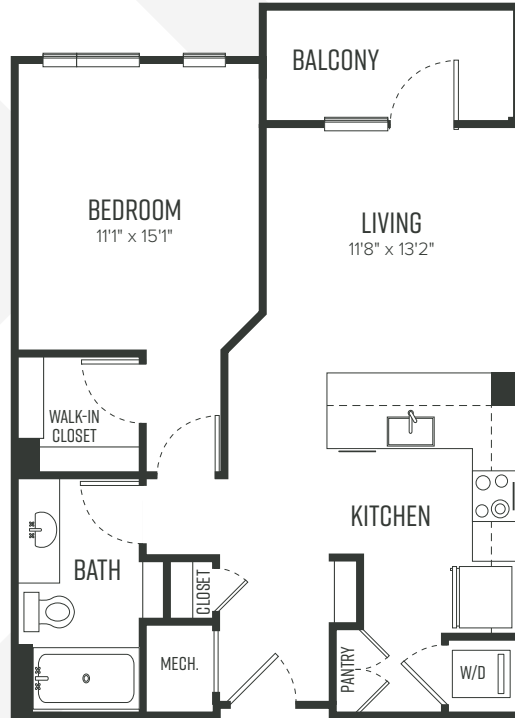

AI-6

1 BEDROOM / 1 BATHROOM

756 SQUARE FEET

STATION

ON SILVER

**2340 CARTA WAY
HERNDON, VA 20171**

**703.793.1683
STATIONONSILVER.COM**