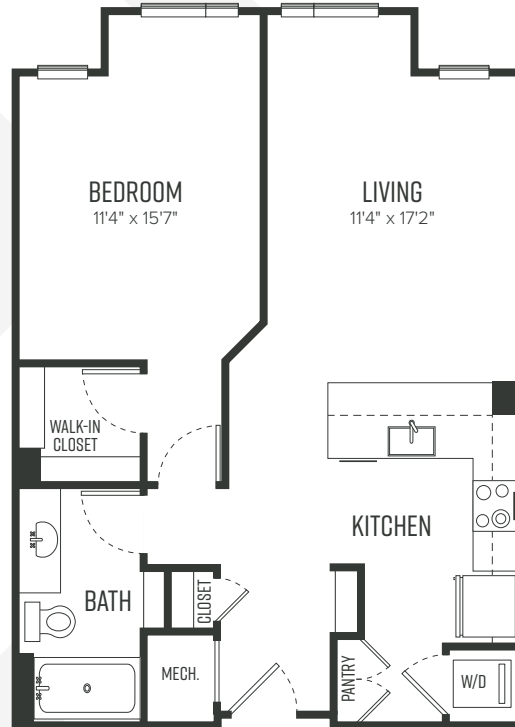

AI-7

1 BEDROOM / 1 BATHROOM

784 SQUARE FEET

STATION

ON SILVER

**2340 CARTA WAY
HERNDON, VA 20171**

**703.793.1683
STATIONONSILVER.COM**