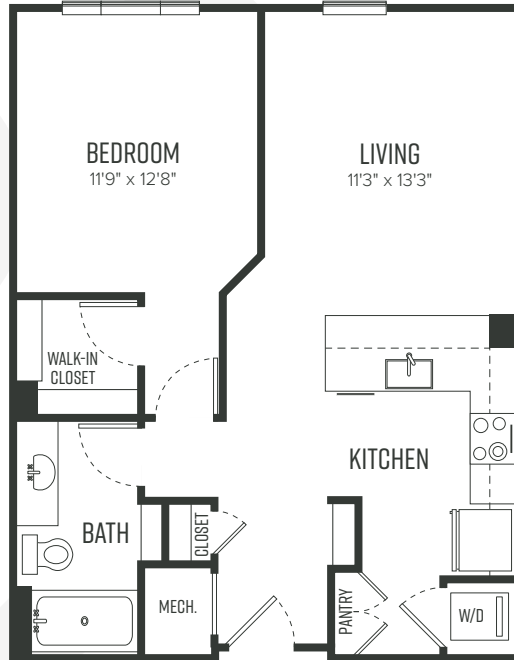

AI-8

1 BEDROOM / 1 BATHROOM

715 SQUARE FEET

STATION

ON SILVER

**2340 CARTA WAY
HERNDON, VA 20171**

**703.793.1683
STATIONONSILVER.COM**