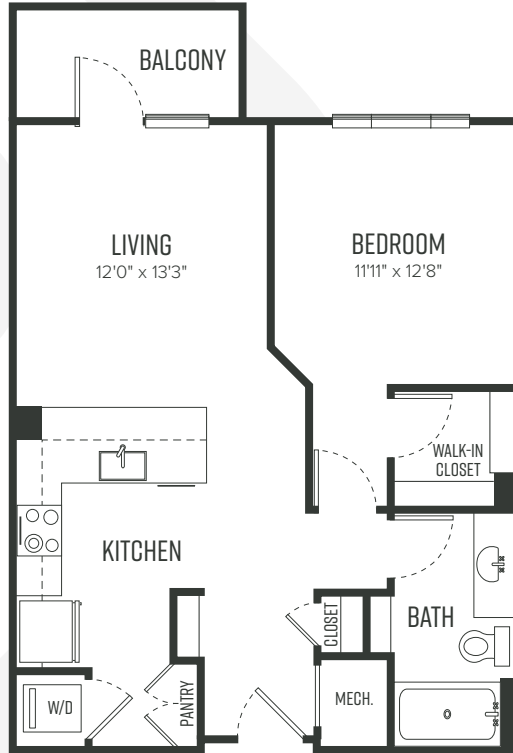

AI-9

1 BEDROOM / 1 BATHROOM

711 SQUARE FEET

STATION

ON SILVER

**2340 CARTA WAY
HERNDON, VA 20171**

**703.793.1683
STATIONONSILVER.COM**