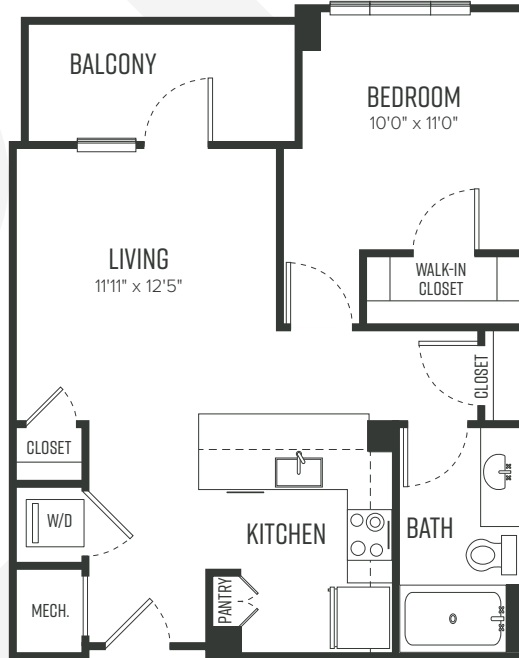

A12-1

1 BEDROOM / 1 BATHROOM

644 SQUARE FEET

STATION

ON SILVER

**2340 CARTA WAY
HERNDON, VA 20171**

**703.793.1683
STATIONONSILVER.COM**