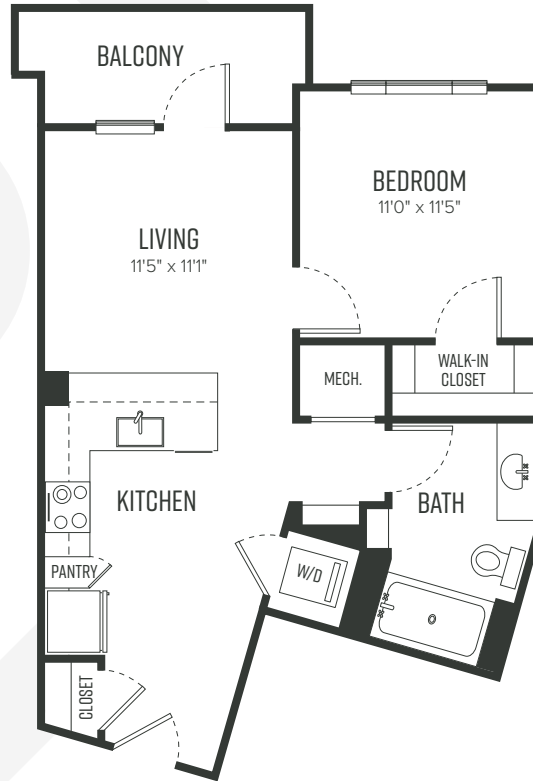

A14-1

1 BEDROOM / 1 BATHROOM
605 SQUARE FEET

STATION

ON SILVER

2340 CARTA WAY
HERNDON, VA 20171

703.793.1683
STATIONONSILVER.COM