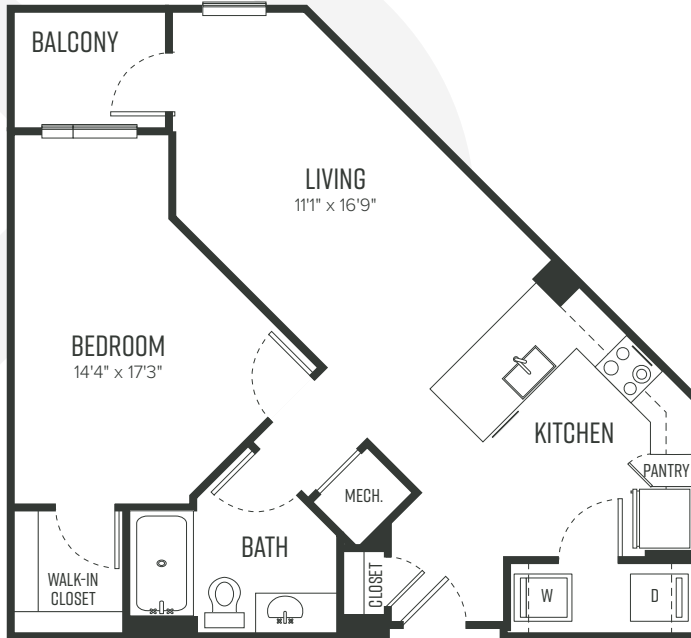

A2-1

1 BEDROOM / 1 BATHROOM

763 SQUARE FEET

STATION

ON SILVER

**2340 CARTA WAY
HERNDON, VA 20171**

**703.793.1683
STATIONONSILVER.COM**