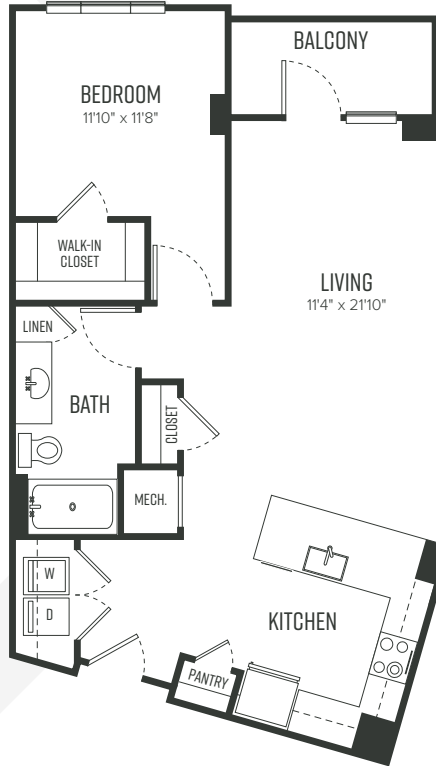

A8-1

1 BEDROOM / 1 BATHROOM
851 SQUARE FEET

STATION

ON SILVER

2340 CARTA WAY
HERNDON, VA 20171

703.793.1683
STATIONONSILVER.COM