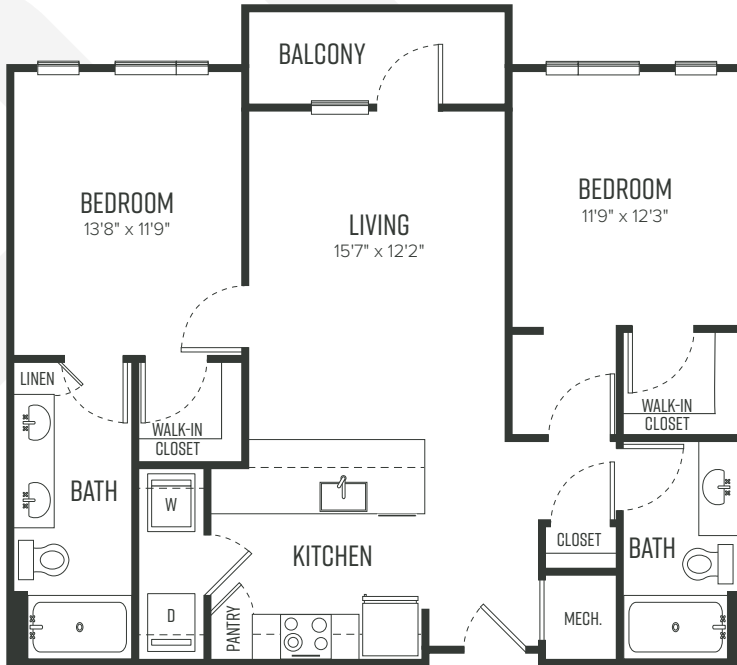

BI-1

2 BEDROOM / 2 BATHROOM
1006 SQUARE FEET

STATION

ON SILVER

2340 CARTA WAY
HERNDON, VA 20171

703.793.1683
STATIONONSILVER.COM