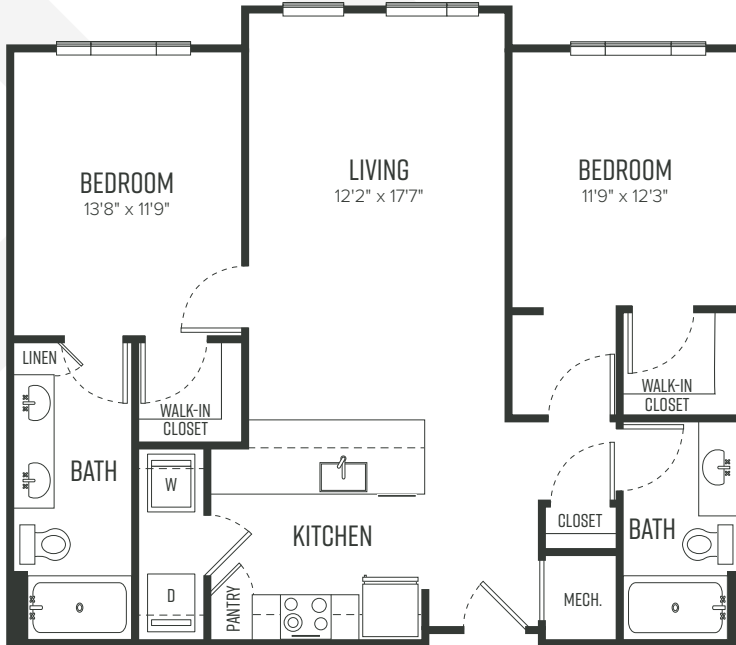

BI-2

2 BEDROOM / 2 BATHROOM

1133 SQUARE FEET

STATION

ON SILVER

**2340 CARTA WAY
HERNDON, VA 20171**

**703.793.1683
STATIONONSILVER.COM**