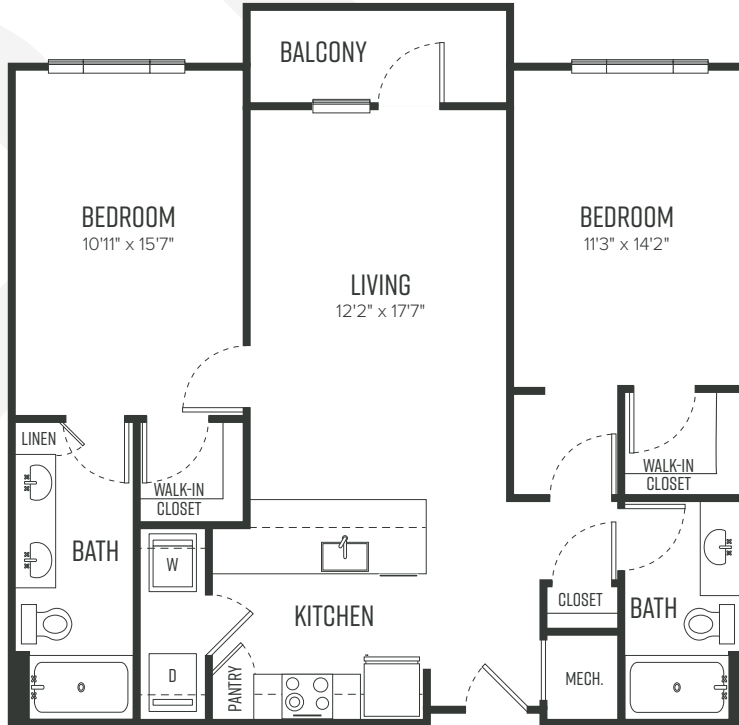

BI-4

2 BEDROOM / 2 BATHROOM
1082 SQUARE FEET

STATION

ON SILVER

2340 CARTA WAY
HERNDON, VA 20171

703.793.1683
STATIONONSILVER.COM