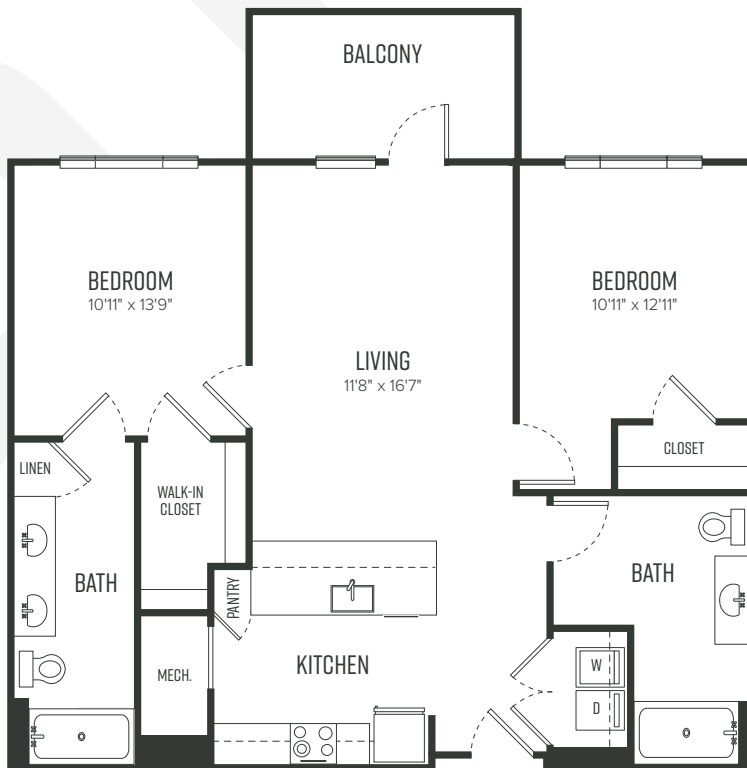

BI-TYPE A2

2 BEDROOM / 2 BATHROOM
1065 SQUARE FEET

STATION

ON SILVER

2340 CARTA WAY
HERNDON, VA 20171

703.793.1683
STATIONONSILVER.COM