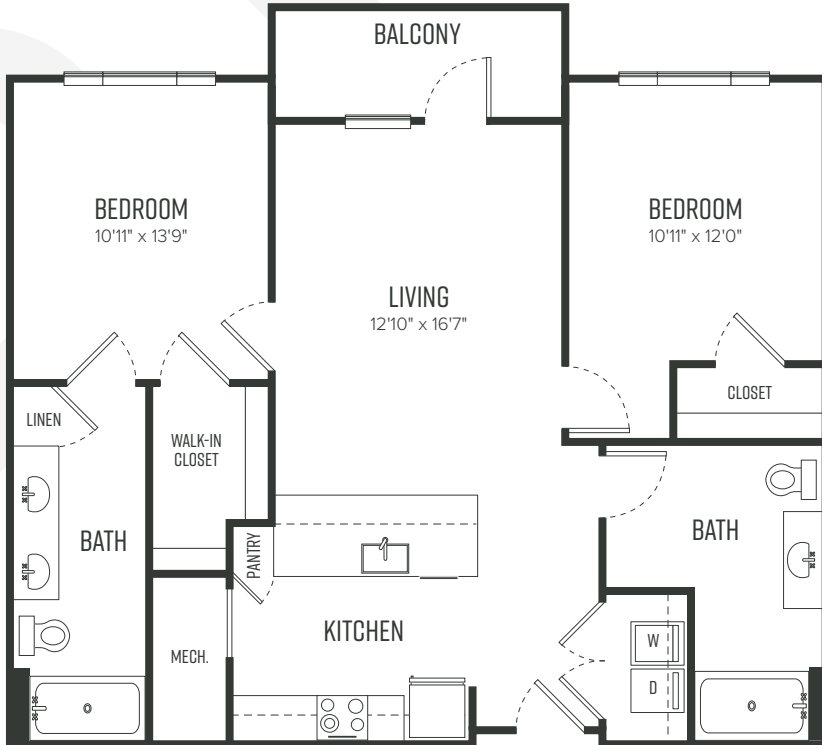

BI-TYPE A3

2 BEDROOM / 2 BATHROOM

1041 SQUARE FEET

STATION

ON SILVER

2340 CARTA WAY
HERNDON, VA 20171

703.793.1683
STATIONONSILVER.COM