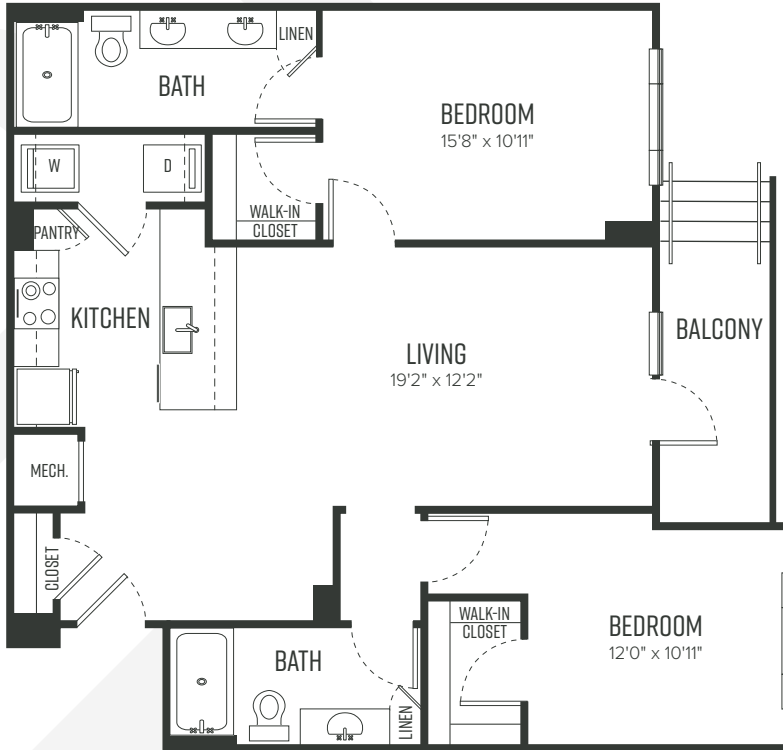

B2-1

2 BEDROOM / 2 BATHROOM

1115 SQUARE FEET

STATION

ON SILVER

2340 CARTA WAY
HERNDON, VA 20171

703.793.1683
STATIONONSILVER.COM