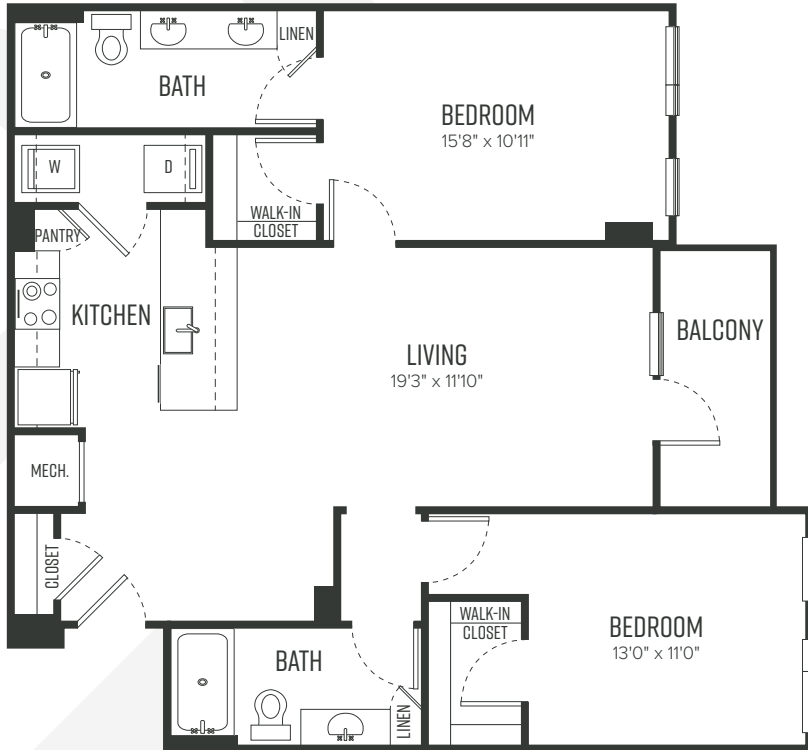

B2-2

2 BEDROOM / 2 BATHROOM

1145 SQUARE FEET

STATION

ON SILVER

**2340 CARTA WAY
HERNDON, VA 20171**

**703.793.1683
STATIONONSILVER.COM**