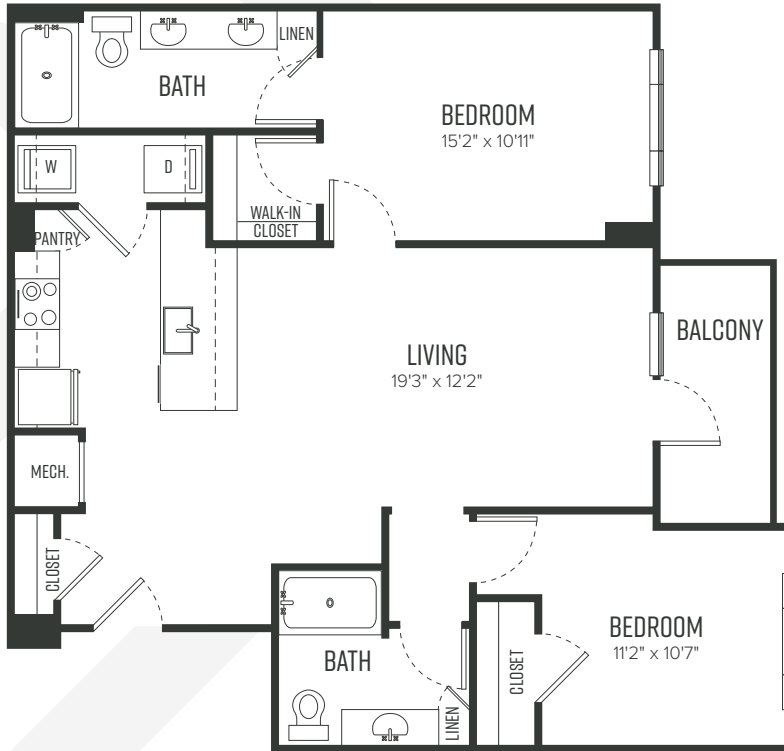

B2-3

2 BEDROOM / 2 BATHROOM

1084 SQUARE FEET

STATION

ON SILVER

2340 CARTA WAY
HERNDON, VA 20171

703.793.1683
STATIONONSILVER.COM