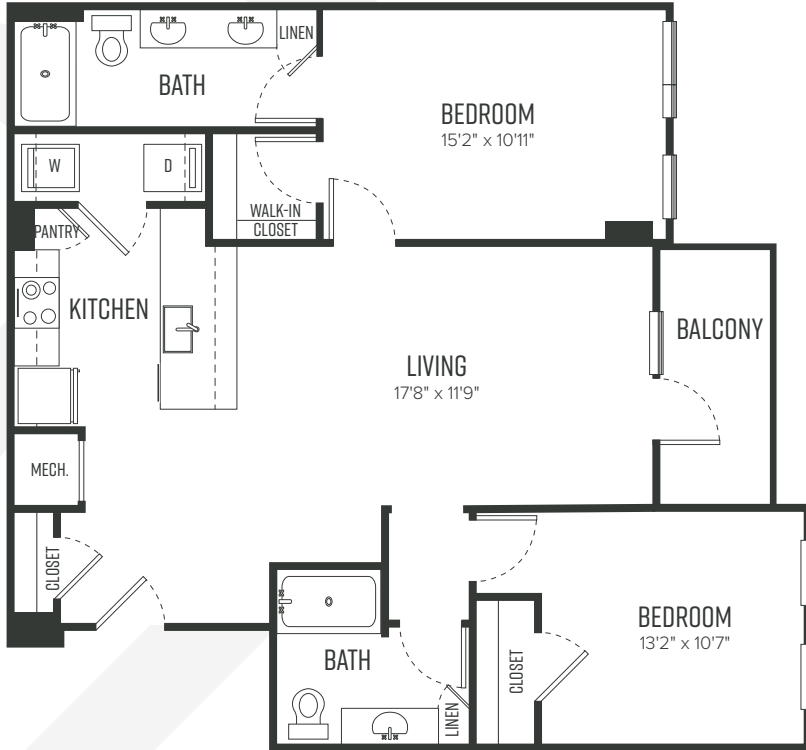

B2-4

2 BEDROOM / 2 BATHROOM

1117 SQUARE FEET

STATION

ON SILVER

**2340 CARTA WAY
HERNDON, VA 20171**

**703.793.1683
STATIONONSILVER.COM**