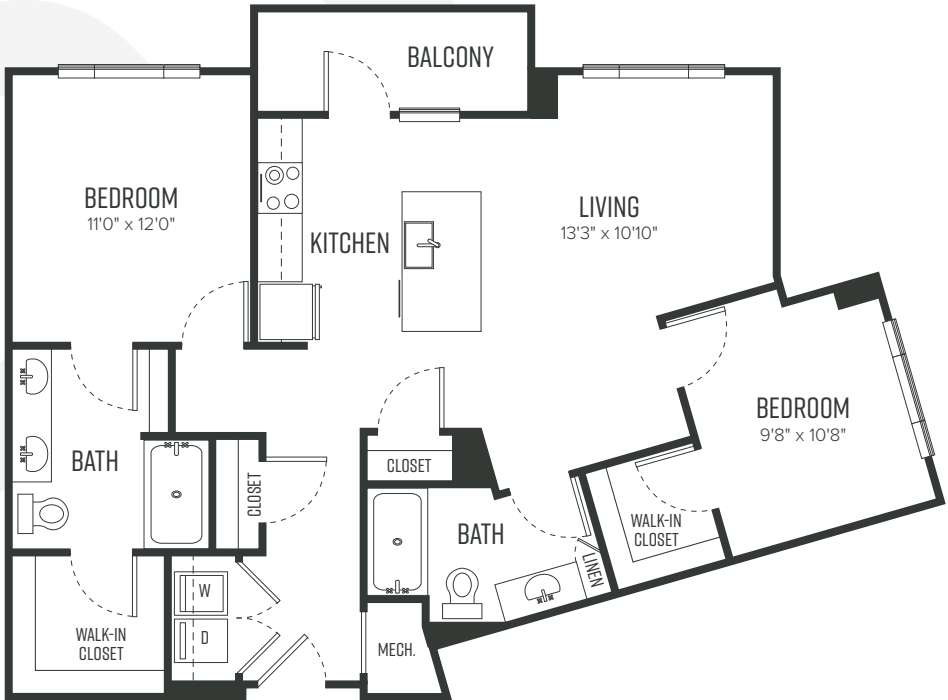

B3-1

2 BEDROOM / 2 BATHROOM
1009 SQUARE FEET

STATION

ON SILVER

2340 CARTA WAY
HERNDON, VA 20171

703.793.1683
STATIONONSILVER.COM