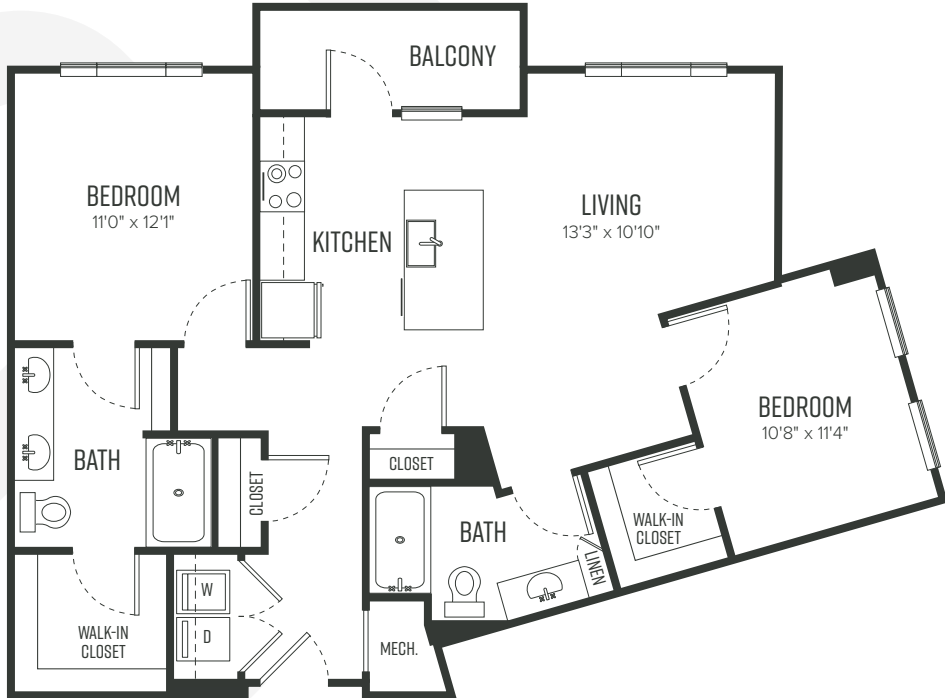

B3-2

2 BEDROOM / 2 BATHROOM

1024 SQUARE FEET

STATION

ON SILVER

**2340 CARTA WAY
HERNDON, VA 20171**

**703.793.1683
STATIONONSILVER.COM**