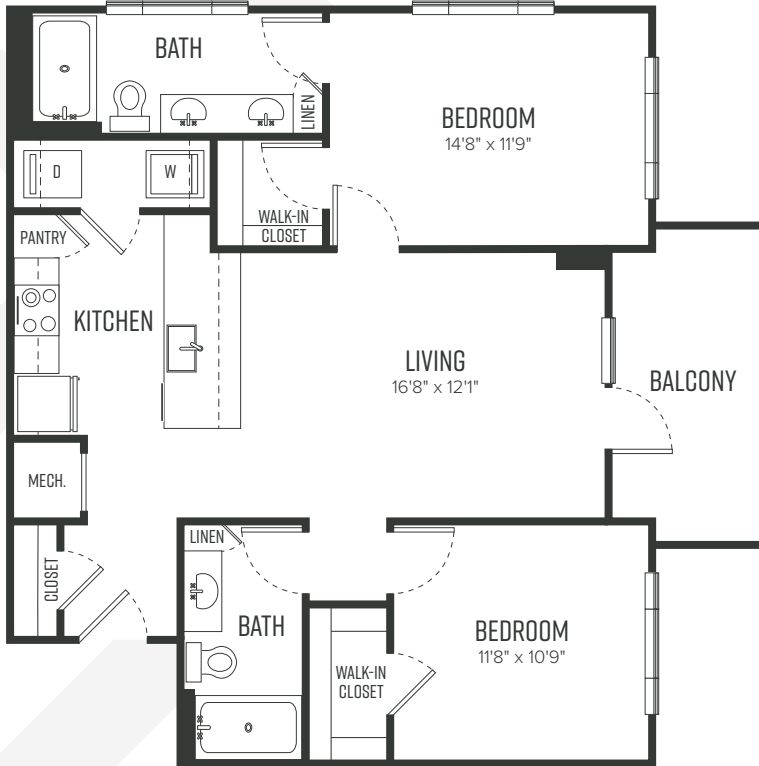

B4-1

2 BEDROOM / 2 BATHROOM

1001 SQUARE FEET

STATION

ON SILVER

**2340 CARTA WAY
HERNDON, VA 20171**

**703.793.1683
STATIONONSILVER.COM**