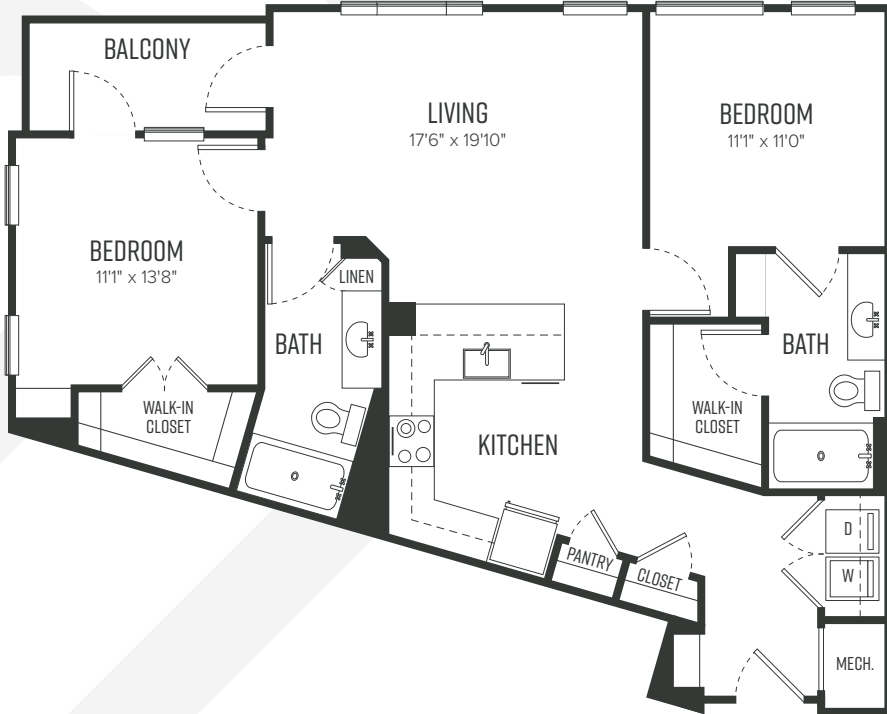

B5-1

2 BEDROOM / 2 BATHROOM
1039 SQUARE FEET

STATION

ON SILVER

2340 CARTA WAY
HERNDON, VA 20171

703.793.1683
STATIONONSILVER.COM