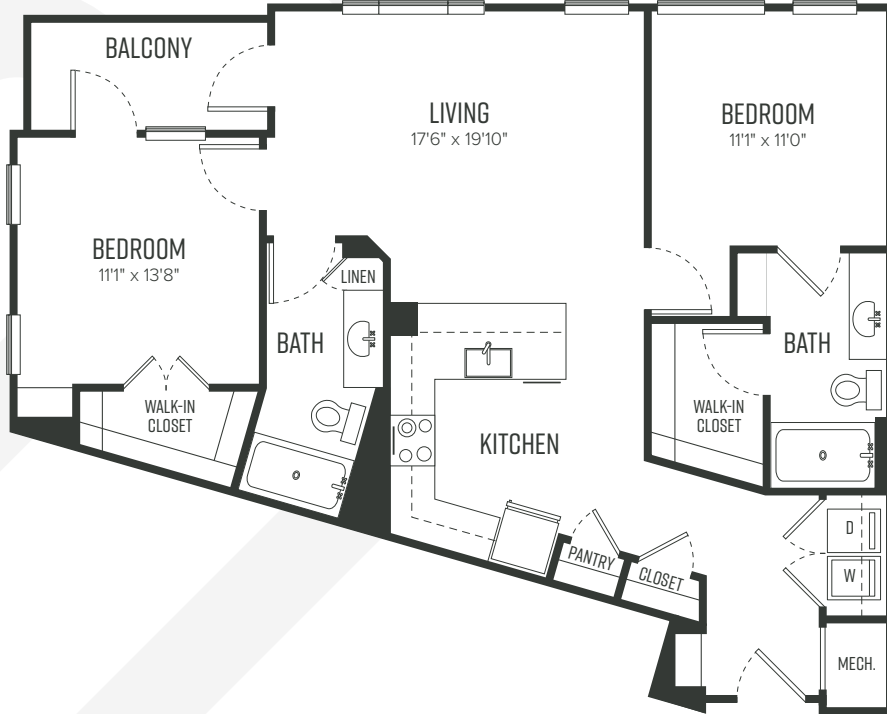

B5-2

2 BEDROOM / 2 BATHROOM
1039 SQUARE FEET

STATION

ON SILVER

2340 CARTA WAY
HERNDON, VA 20171

703.793.1683
STATIONONSILVER.COM