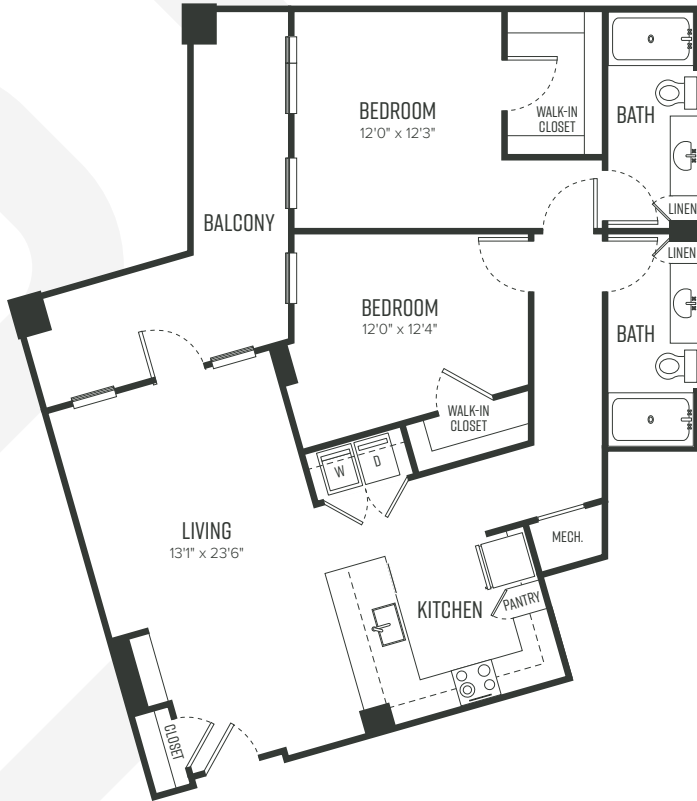

B6-1

2 BEDROOM / 2 BATHROOM

1154 SQUARE FEET

STATION

ON SILVER

**2340 CARTA WAY
HERNDON, VA 20171**

**703.793.1683
STATIONONSILVER.COM**