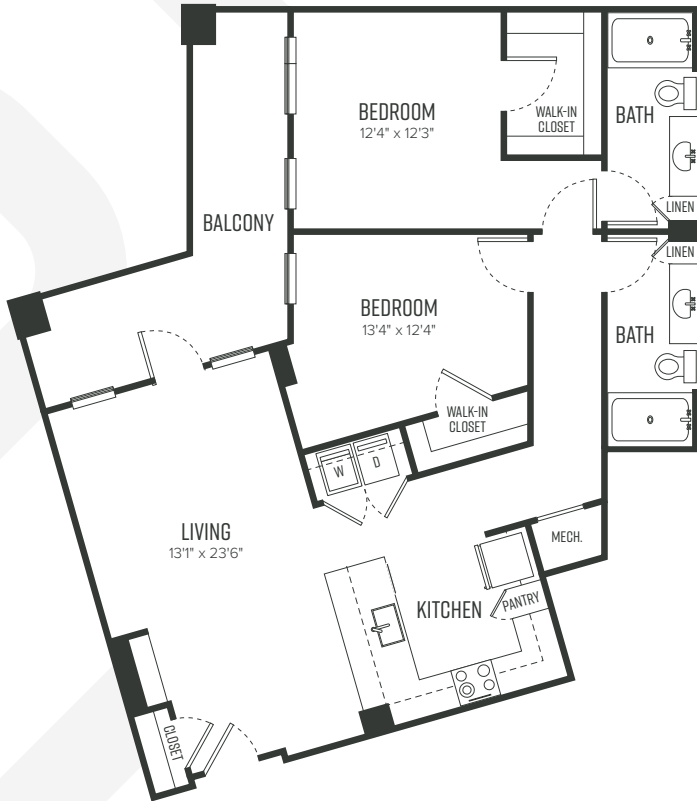

B6-2

2 BEDROOM / 2 BATHROOM
1152 SQUARE FEET

STATION

ON SILVER

2340 CARTA WAY
HERNDON, VA 20171

703.793.1683
STATIONONSILVER.COM