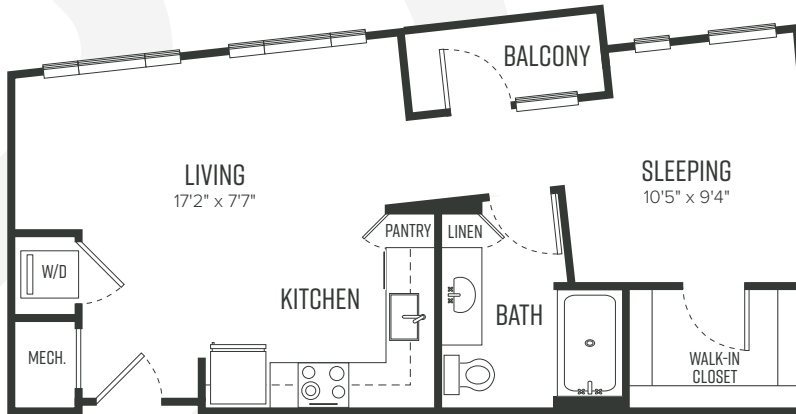

SI-2

STUDIO

612 SQUARE FEET

STATION

ON SILVER

2340 CARTA WAY
HERNDON, VA 20171

703.793.1683
STATIONONSILVER.COM