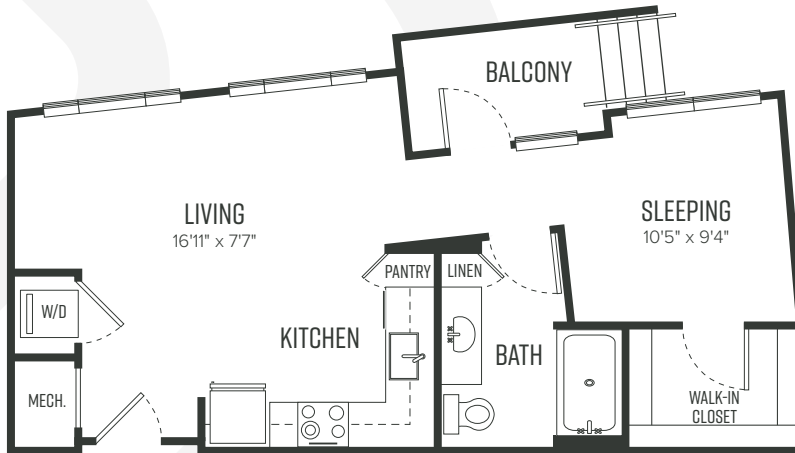

SI-3

STUDIO

599 SQUARE FEET

STATION

ON SILVER

**2340 CARTA WAY
HERNDON, VA 20171**

**703.793.1683
STATIONONSILVER.COM**