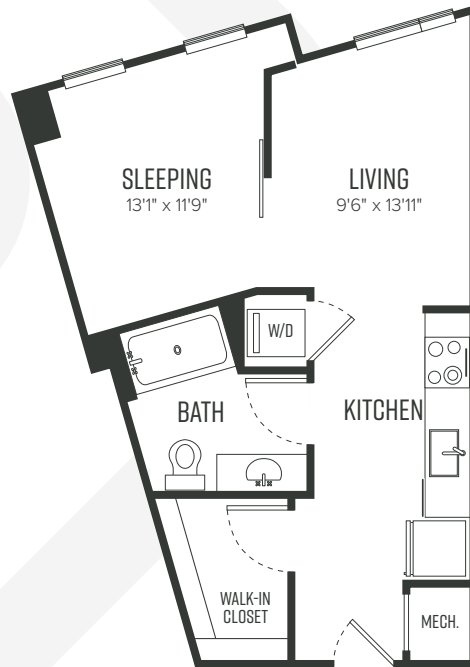

S2-1

STUDIO

551 SQUARE FEET

STATION

ON SILVER

**2340 CARTA WAY
HERNDON, VA 20171**

**703.793.1683
STATIONONSILVER.COM**